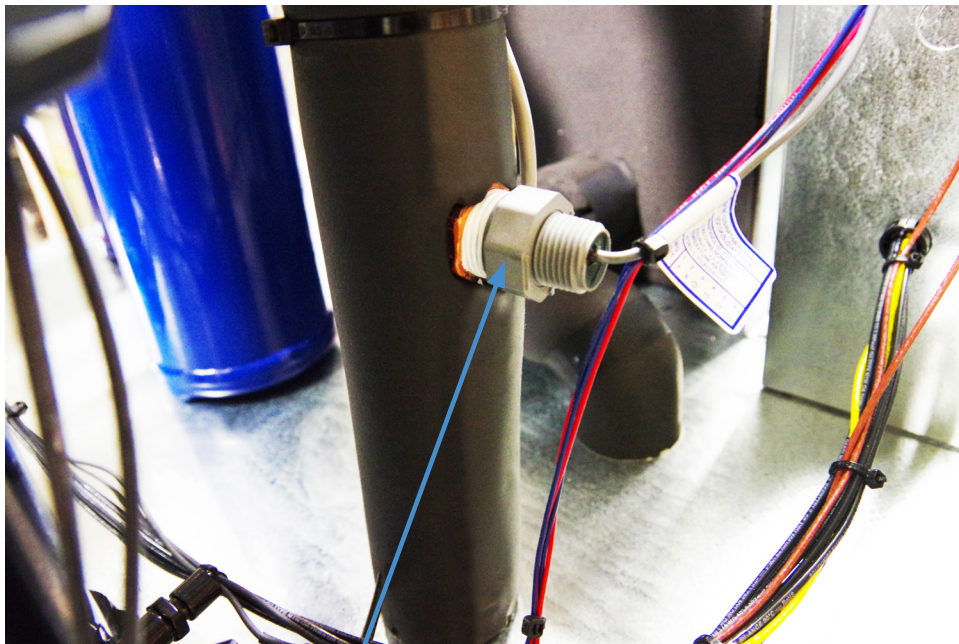

Flow Chiller Protection (Standard on all Legacy Chillers)

**Installed -
Water Flow Switch**

The **water flow switch** is a transmitter that senses the water flow of the chiller... If there is low flow or even no flow, the water flow switch will shut down the chiller for protection. This protection is standard on all our chillers.

Have more questions?

Call or Email: support@legacychillers.com

Legacy Chillers, Inc. • Ph (877) 988-5464 • www.legacychillers.com & www.legacy-chillers.com