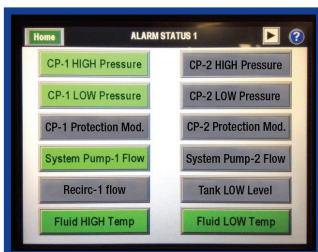

Remote Idec Touchscreen Control Panel

Legacy Chillers, Inc.
851 Tech Drive
Telford, PA 18969

Toll-Free: (877) 988-5464

Complete Control of the Chiller from Anywhere in Your Facility.

Get Remote Chiller Access and harness the power with an industrial quality "Human Machine Interface" (HMI) that communicates with our Pentra MicroSmart Programmable Logic Controller (PLC).

Other Touchscreen User Interface Examples...

Alarm Status Screen 1

Alarm Status Screen 2

Compressor Operation
Status and Pressures

Operational Data and
Fault Log

- **Ultra Bright Display Screen with Auto Screen Saver**
- **Wall Mount**
- **CAT 5 or CAT 6 Cable, or Network Connection Between Chiller & Remote Required to Connect to the Chiller**
- **115V Outlet Required**