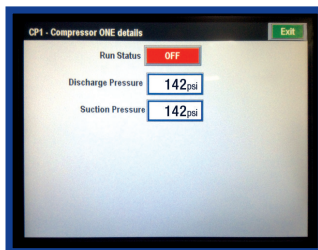

Other Touchscreen User Interface Examples...

Alarm Status Screen 1

Alarm Status Screen 2

Compressor Operation
Status and Pressures

Operational Data and
Fault Log

- **Ultra Bright Display Screen with Auto Screen Saver**
- **Wall Mount**
- **CAT 5 or CAT 6 Cable, or Network Connection Between Chiller & Remote Required to Connect to the Chiller**
- **115V Outlet Required**