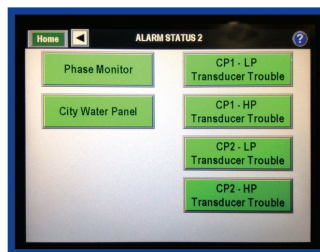

Remote Idec Touchscreen Control Panel

Legacy Chillers, Inc.
851 Tech Drive
Telford, PA 18969

Toll-Free: (877) 988-5464

Complete Control of the Chiller from Anywhere in Your Facility.

Get Remote Chiller Access and harness the power with an industrial quality "Human Machine Interface" (HMI) that communicates with our Pentra MicroSmart Programmable Logic Controller (PLC).

Other Touchscreen User Interface Examples...

Alarm Status Screen 1

Alarm Status Screen 2

Compressor Operation
Status and Pressures

Operational Data and
Fault Log

- **Ultra Bright Display Screen with Auto Screen Saver**
- **Wall Mount**
- **CAT 5 or CAT 6 Cable, or Network Connection Between Chiller & Remote Required to Connect to the Chiller**
- **115V Outlet Required**