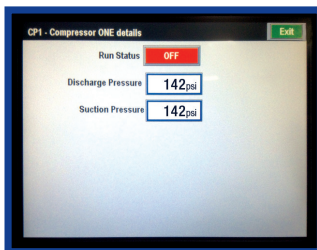

Legacy Chillers offers...

Remote Idec Touchscreen Control Panel

Factory Address:
851 Tech Drive
Telford, PA 18969

Complete Control of the Chiller from Anywhere in Your Facility.

Get Remote Chiller Access and harness the power with an industrial quality "Human Machine Interface" (HMI) that communicates with our Pentra MicroSmart Programmable Logic Controller (PLC).

Other Touchscreen User Interface Examples...

Alarm Status Screen 1

Alarm Status Screen 2

Compressor Operation Status and Pressures

Operational Data and Fault Log

- **Ultra Bright Display Screen with Auto Screen Saver**
- **Wall Mount**
- **CAT 5 or CAT 6 Cable, or Network Connection Between Chiller & Remote Required to Connect to the Chiller**
- **115V Outlet Required**