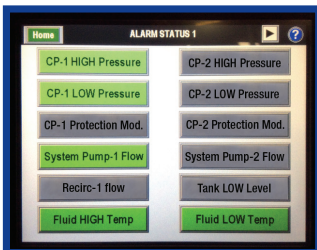

Legacy Chillers offers...

Remote Idec Touchscreen Control Panel

Factory Address:
851 Tech Drive
Telford, PA 18969

Complete Control of the Chiller from Anywhere in Your Facility.

Get Remote Chiller Access and harness the power with an industrial quality "Human Machine Interface" (HMI) that communicates with our Pentra MicroSmart Programmable Logic Controller (PLC).

Other Touchscreen User Interface Examples...

Alarm Status Screen 1

Alarm Status Screen 2

Compressor Operation Status and Pressures

Operational Data and Fault Log

- **Ultra Bright Display Screen with Auto Screen Saver**
- **Wall Mount**
- **CAT 5 or CAT 6 Cable, or Network Connection Between Chiller & Remote Required to Connect to the Chiller**
- **115V Outlet Required**