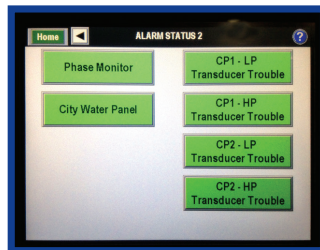

Legacy Chillers offers...

Remote Idec Touchscreen Control Panel

Factory Address:
851 Tech Drive
Telford, PA 18969

Complete Control of the Chiller from Anywhere in Your Facility.

Get Remote Chiller Access and harness the power with an industrial quality "Human Machine Interface" (HMI) that communicates with our Pentra MicroSmart Programmable Logic Controller (PLC).

Other Touchscreen User Interface Examples...

Alarm Status Screen 1

Alarm Status Screen 2

Compressor Operation Status and Pressures

Operational Data and Fault Log

- **Ultra Bright Display Screen with Auto Screen Saver**
- **Wall Mount**
- **CAT 5 or CAT 6 Cable, or Network Connection Between Chiller & Remote Required to Connect to the Chiller**
- **115V Outlet Required**