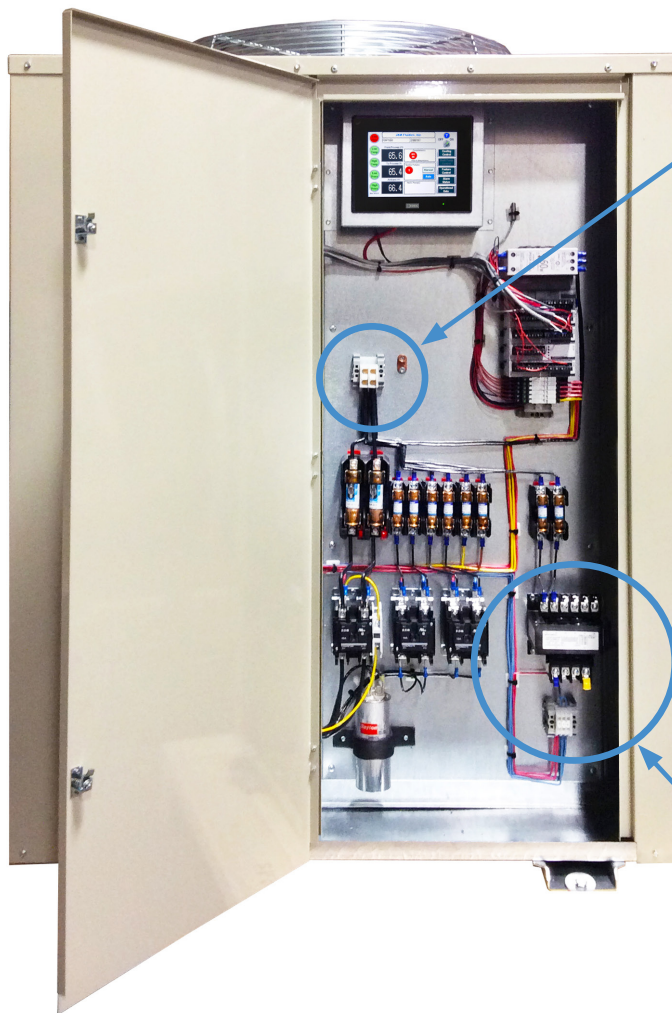

Some chiller manufacturers have multiple connection requirements before all power needs and functions are operational. All Legacy chillers come standard with **One Single Point Power Connection** for all functions and operations.