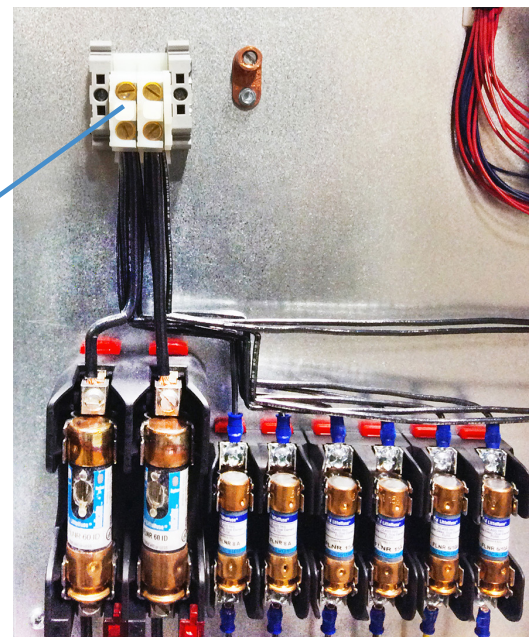

Some chiller manufacturers have multiple connection requirements before all power needs and functions are operational. All Legacy chillers come standard with **One Single Point Power Connection** for all functions and operations.