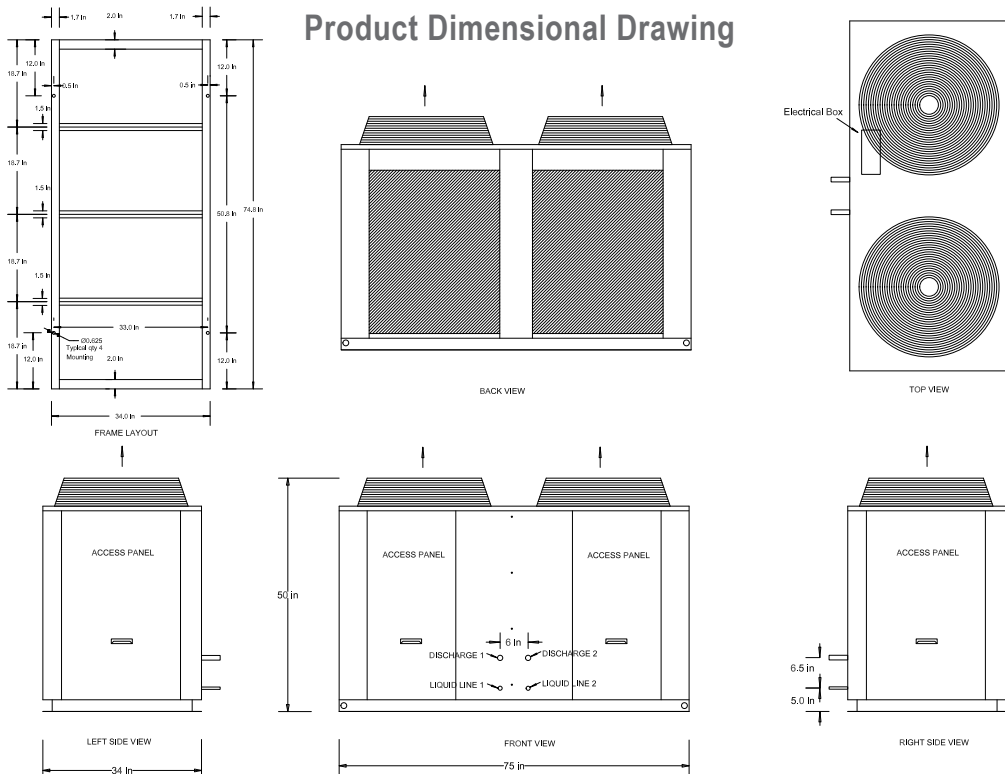

Product Dimensional Drawing