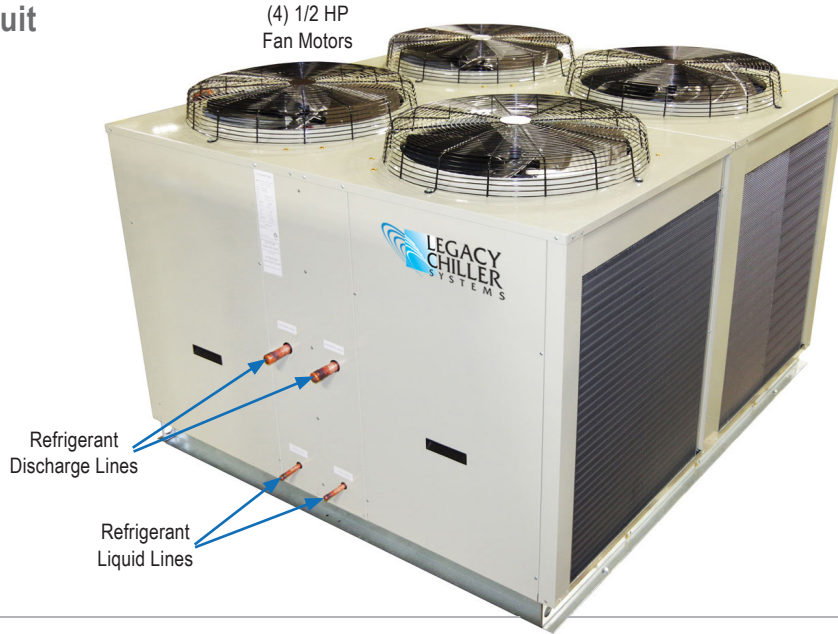

Dual Circuit