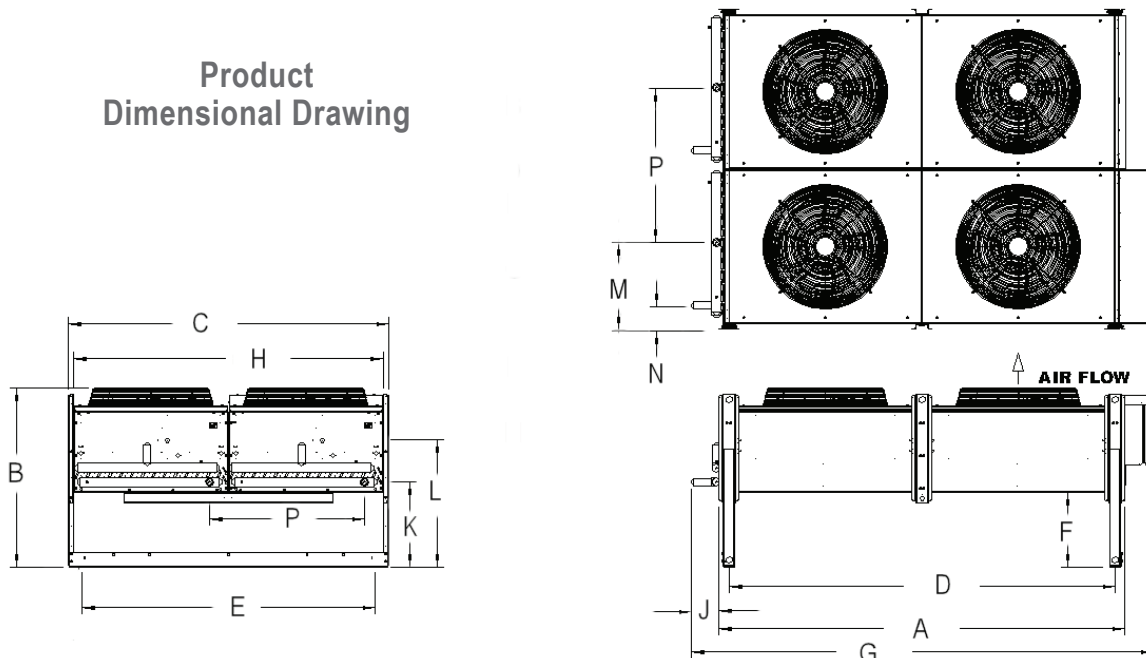

Product Dimensional Drawing