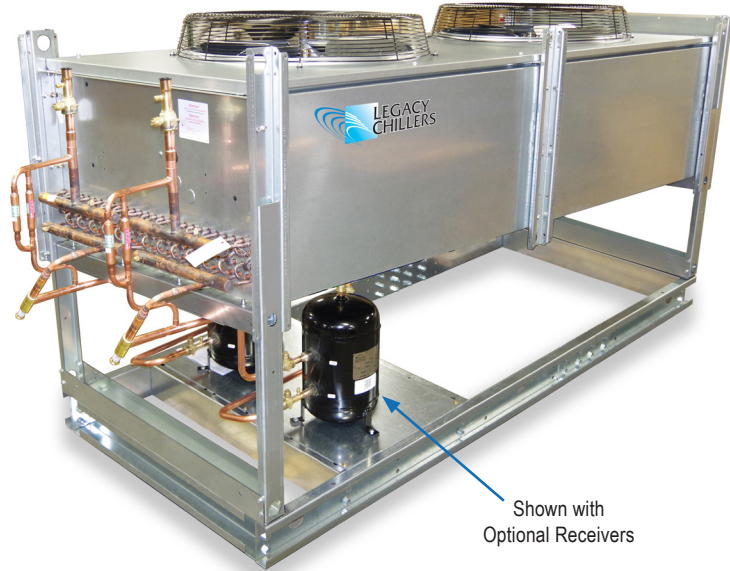

Dual Circuit