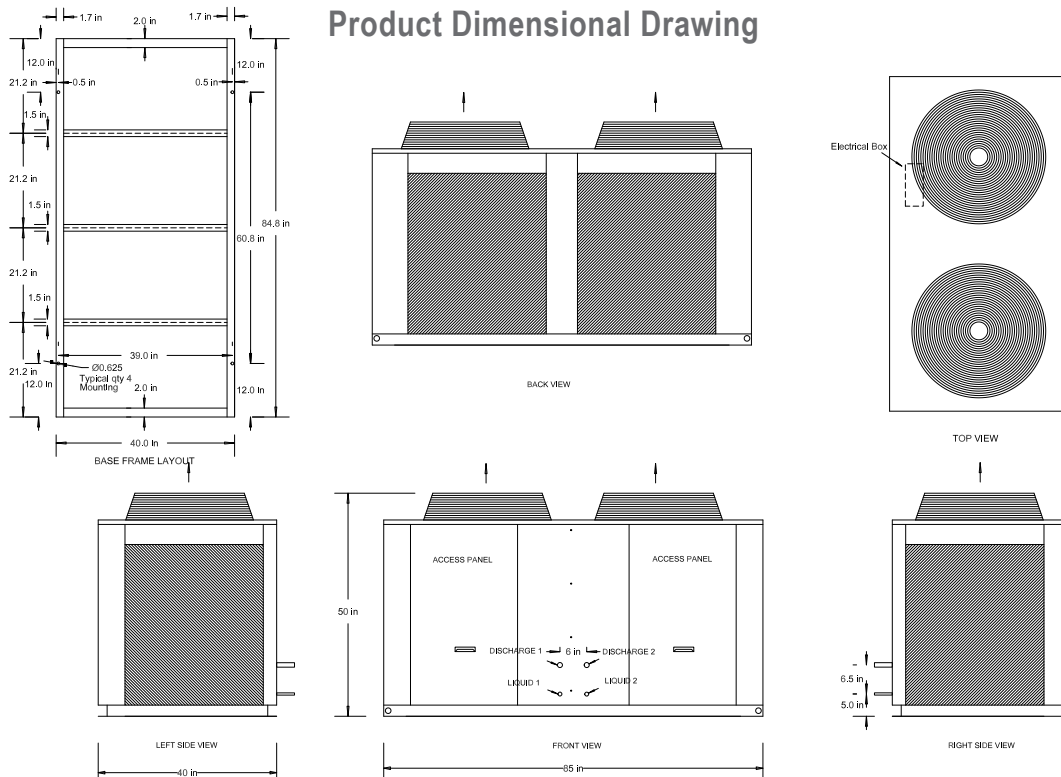

Product Dimensional Drawing