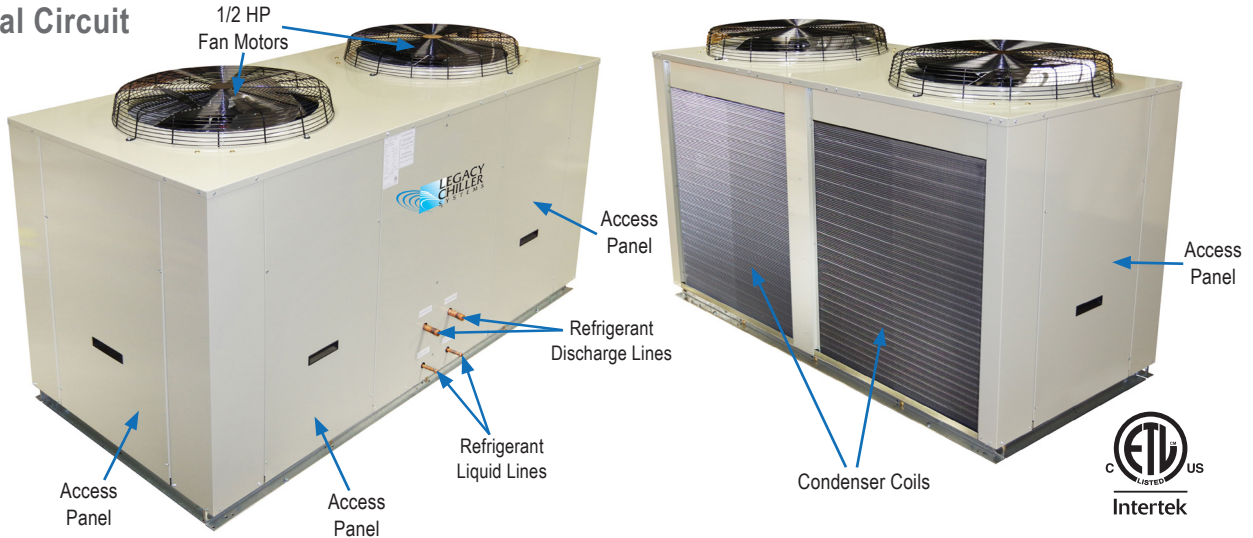

PRODUCT DATA SHEET

Model: **OC7D,9D,9.5D,10D**
Split-System
Outdoor Condensers

Legacy Chillers, Inc.
 851 Tech Drive
 Telford, PA 18969
 Toll-Free: (877) 988-5464

Dual Circuit

Outdoor Condenser Specs

Condenser Model	Length Inches	Width Inches	Height Inches	Fan Motor		Refrigerant Connections		Weight / lbs.
				Qty.	HP	Discharge	Liquid	
OC7D	75	34	47	2	1/2	5/8"	1/2"	515
OC9D	75	34	47	2	1/2	3/4"	1/2"	535
OC9.5D	75	34	47	2	1/2	3/4"	1/2"	655
OC10D	75	34	47	2	1/2	3/4"	1/2"	655