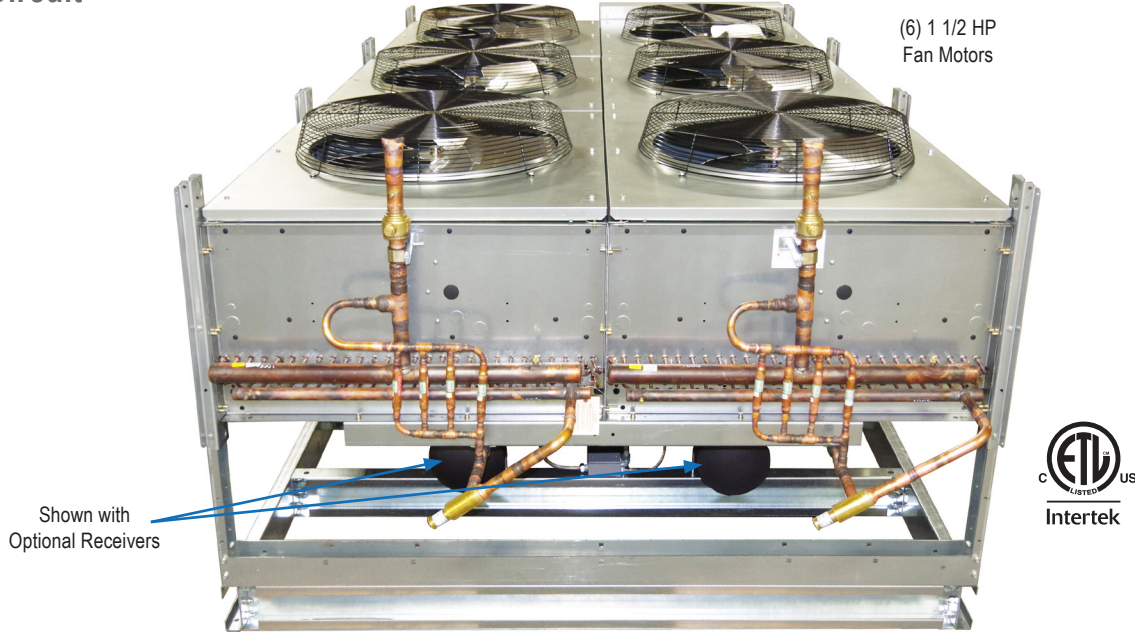

Product Dimensional Drawing

PRODUCT DATA SHEET

Model: **OC62D**
Split-System
Outdoor Condensers

Legacy Chillers, Inc.
 851 Tech Drive
 Telford, PA 18969
 Toll-Free: (877) 988-5464

Dual Circuit

Outdoor Condenser Specs