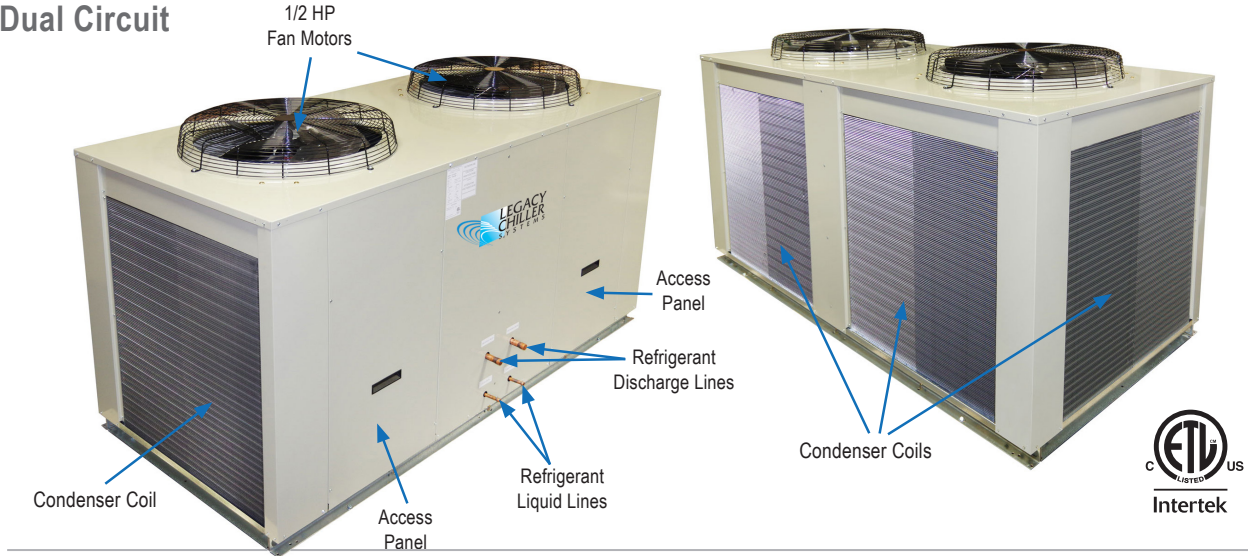

Dual Circuit