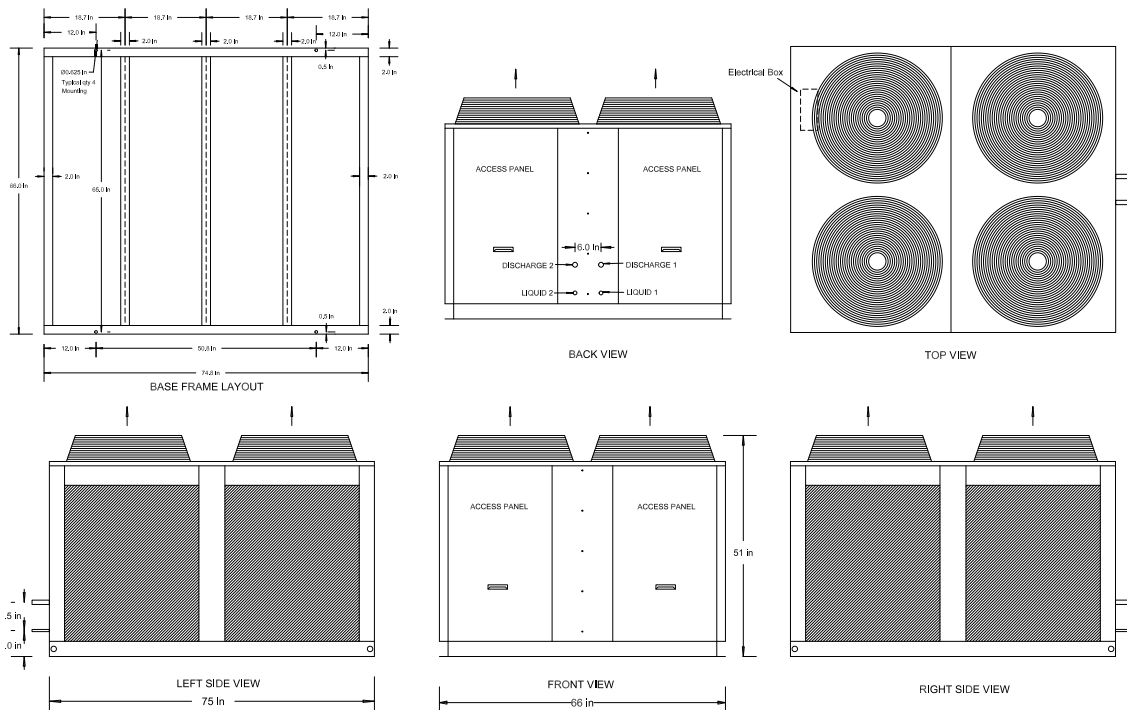

Condenser Model	Length Inches	Width Inches	Height Inches	Fan Motor		Refrigerant Connections		Weight / lbs.
				Qty.	HP	Discharge	Liquid	
OC22D	66	75	49	4	1/2	1 1/8" (2)	5/8" (2)	1025

Product Dimensional Drawing