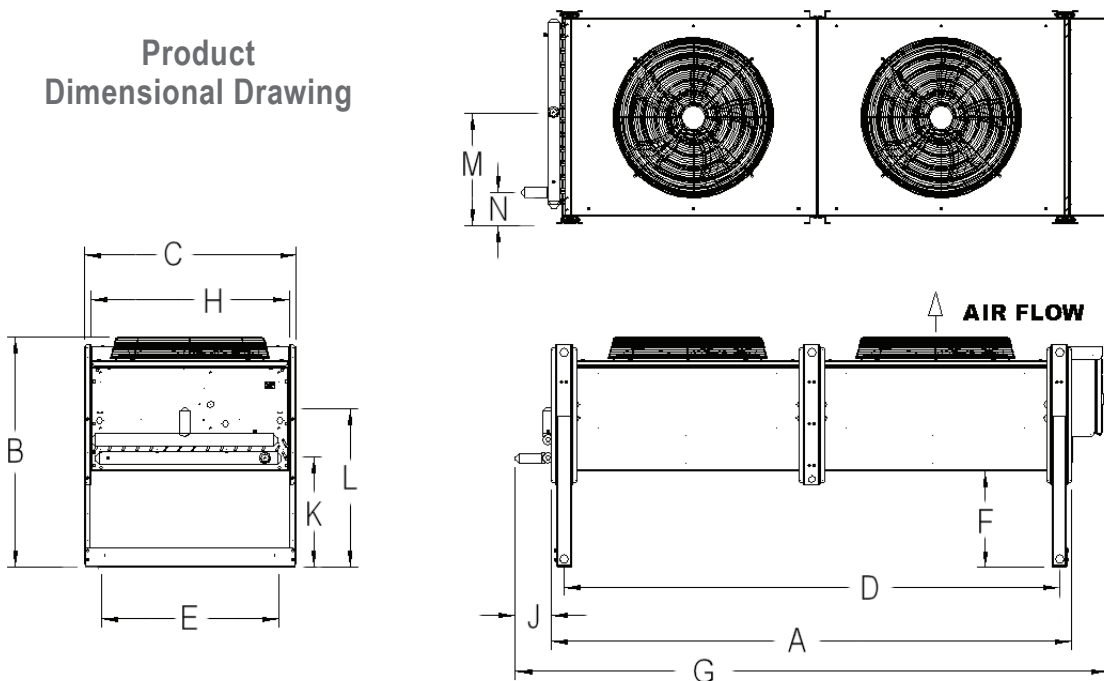

Product Dimensional Drawing