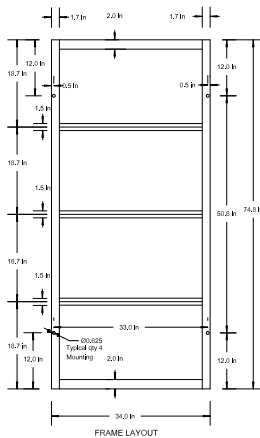

PRODUCT DATA SHEET

Model: **OC7D,9D,9.5D,10D**
Split-System
Outdoor Condensers

Legacy Chillers, Inc.
 851 Tech Drive
 Telford, PA 18969
 Toll-Free: (877) 988-5464

Dual Circuit

Outdoor Condenser Specs

Condenser Model	Length Inches	Width Inches	Height Inches	Fan Motor		Refrigerant Connections		Weight / lbs.
				Qty.	HP	Discharge	Liquid	
OC7D	75	34	47	2	1/2	5/8"	1/2"	515
OC9D	75	34	47	2	1/2	3/4"	1/2"	535
OC9.5D	75	34	47	2	1/2	3/4"	1/2"	655
OC10D	75	34	47	2	1/2	3/4"	1/2"	655

Condenser Model	Length Inches	Width Inches	Height Inches	Fan Motor		Refrigerant Connections		Weight / lbs.
				Qty.	HP	Discharge	Liquid	
OC13D	85	40	50	2	1/2	7/8" (2)	1/2" (2)	745
OC15D	85	40	50	2	1/2	7/8" (2)	5/8" (2)	745
OC18D	85	40	50	2	1/2	7/8" (2)	5/8" (2)	745

Condenser Model	Length Inches	Width Inches	Height Inches	Fan Motor		Refrigerant Connections		Weight / lbs.
				Qty.	HP	Discharge	Liquid	
OC22D	66	75	49	4	1/2	1 1/8" (2)	5/8" (2)	1025

Product Dimensional Drawing