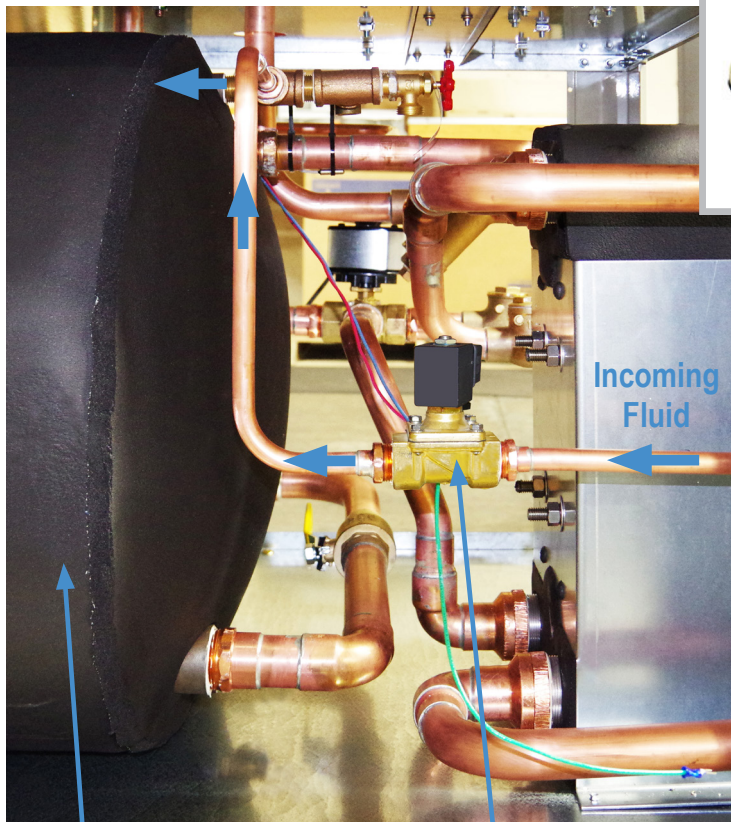

Auto Fluid Makeup

Legacy Chillers, Inc.
851 Tech Drive
Telford, PA 18969

Toll-Free: (877) 988-5464

Auto Tank Level Monitor & Auto Tank Replenish

Auto
Fluid Makeup
Solenoid Valve

Insulated
Tank

Installed - Auto City
Water Makeup Solenoid Valve

Auto Level Switch
(this model shown is for
Stainless Steel Tanks)

- The **Auto City Water Makeup Solenoid Valve** physically starts and stops the fluid flow to the tank.
- The **Auto Level Switch** tells the **Auto City Water Makeup Solenoid Valve** when the flow of fluid to the tank should turn on or off.