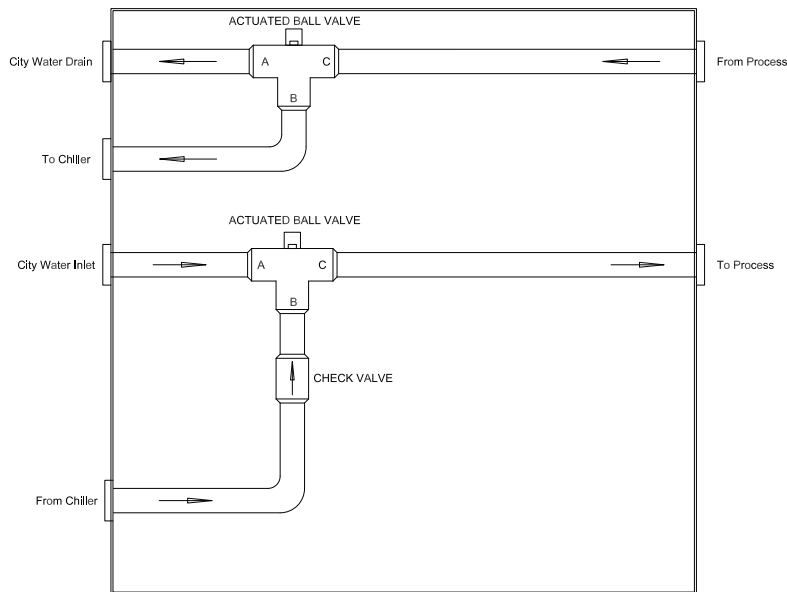

Closed Cabinet Shown

City Water Change-Over Panels (6 Models)

Model: AUTOCO 1 1/4"	1 1/4" Piping - no filter - up to 30 GPM
Model: AUTOCO 1 1/2"	1 1/2" Piping - no filter - up to 50 GPM
Model: AUTOCO 2"	2" Piping - no filter - up to 90 GPM
Model: AUTOCOFILTER 1 1/4"	1 1/4" Piping - with filter - up to 30 GPM
Model: AUTOCOFILTER 1 1/2"	1 1/2" Piping - with filter - up to 50 GPM
Model: AUTOCOFILTER 2"	2" Piping - with filter - up to 90 GPM

(Optional Pipe Insulation Available)

PRODUCT DATA SHEET

Auto City Water
Change-Over Panels
(6 models)

Legacy Chillers, Inc.
851 Tech Drive
Telford, PA 18969
Toll-Free: (877) 988-5464

Product Dimensional Drawing

Model Shown:
AUTOCO 1 1/2"

Nema4 Enclosure 36" x 36" x 12"

(Version Show Above - "Without Filter")