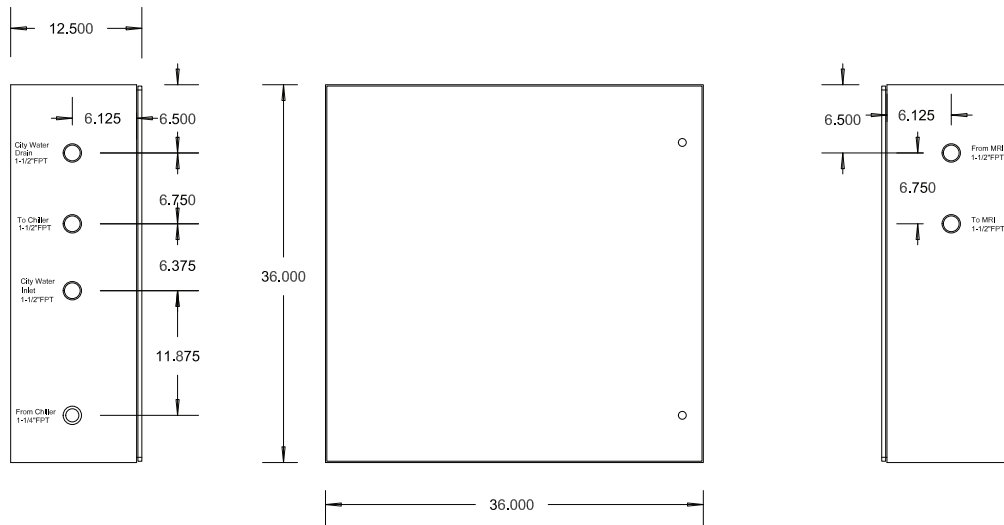

(Optional Pipe Insulation Available)

PRODUCT DATA SHEET

Auto City Water
Change-Over Panels
(6 models)

Legacy Chillers, Inc.
851 Tech Drive
Telford, PA 18969
Toll-Free: (877) 988-5464

Product Dimensional Drawing

Model Shown:
AUTOCO 1 1/2"

Nema4 Enclosure 36" x 36" x 12"

(Version Show Above - "Without Filter")