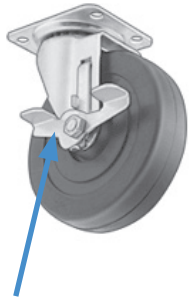

Casters/Wheels

Legacy Chillers, Inc.
851 Tech Drive
Telford, PA 18969

Toll-Free: (877) 988-5464

Swivel Casters
with Face Brake

***Give Your Chiller
Mobility with Heavy
Duty Casters.***

Abrasion-Resistant Blue Polyurethane Wheels - Extra Hard

Diameter.	Width	Mount Height
4"	1 1/4"	5"

Casters -
with No Swivel
& No Face Brake

Have more questions?

Call or Email: support@legacychillers.com